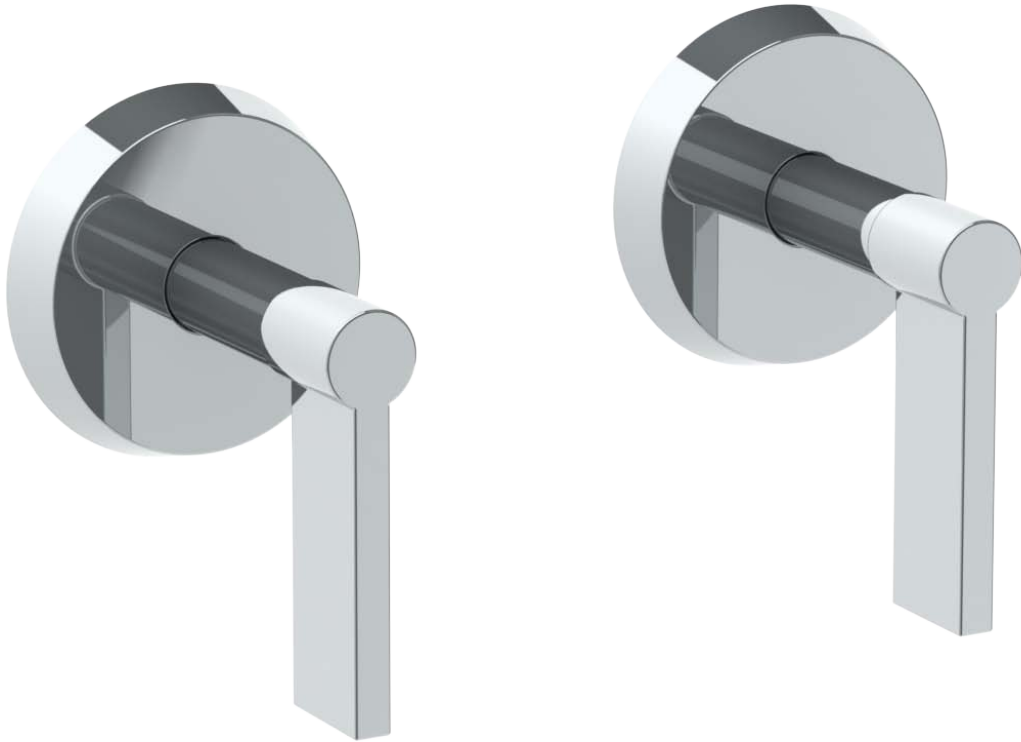

**37-WTR2-BL2**

Wall Mounted 2-Valve Shower Trim  
For Use With SS-506 Valve  
Includes Alignment Kit

**WATERMARK DESIGNS 2/16/2018**

**37-WTR2-BL3**

Wall Mounted 2-Valve Shower Trim  
For Use With SS-506 Valve  
Includes Alignment Kit