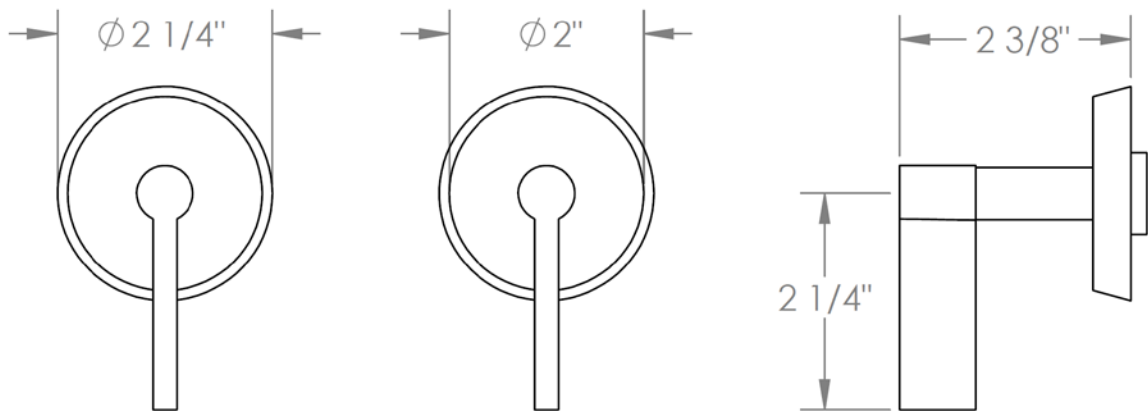

**37-WTR2-BL2**

Wall Mounted 2-Valve Shower Trim  
For Use With SS-506 Valve  
Includes Alignment Kit

**WATERMARK DESIGNS 2/16/2018**

**37-WTR2-BL3**

Wall Mounted 2-Valve Shower Trim  
For Use With SS-506 Valve  
Includes Alignment Kit